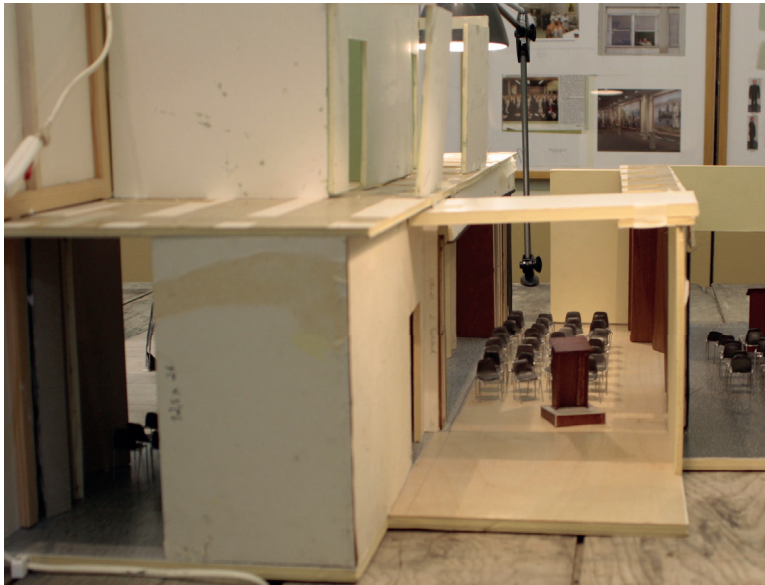

BOOKLET
Bullingerkirche
References

Céline Bourban & Amélie Chiffelle
FS 22 - Studio Caruso

References
Model

Half Moon Theater
Florian Biegel
London

Dogville
Lars von Trier
Stage-like Set

Decors - Behind The Scenes
Anna Viebrock
Basel