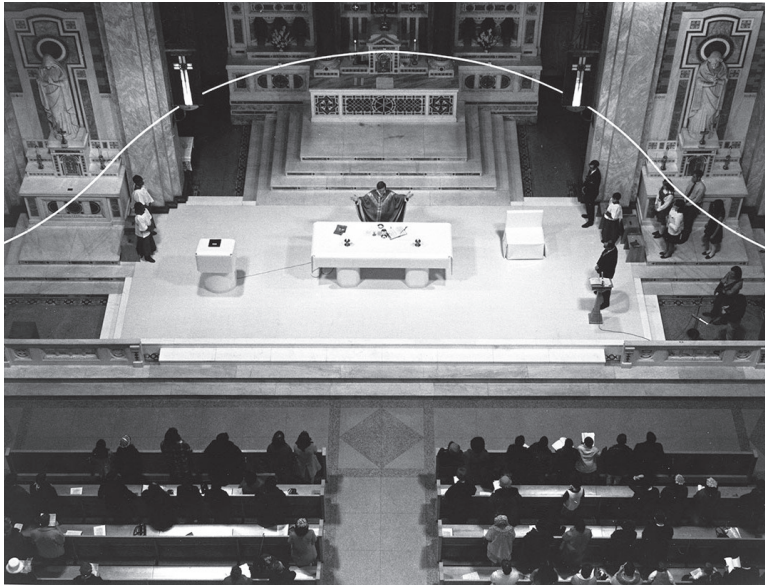

Westminster Abbey
Plan