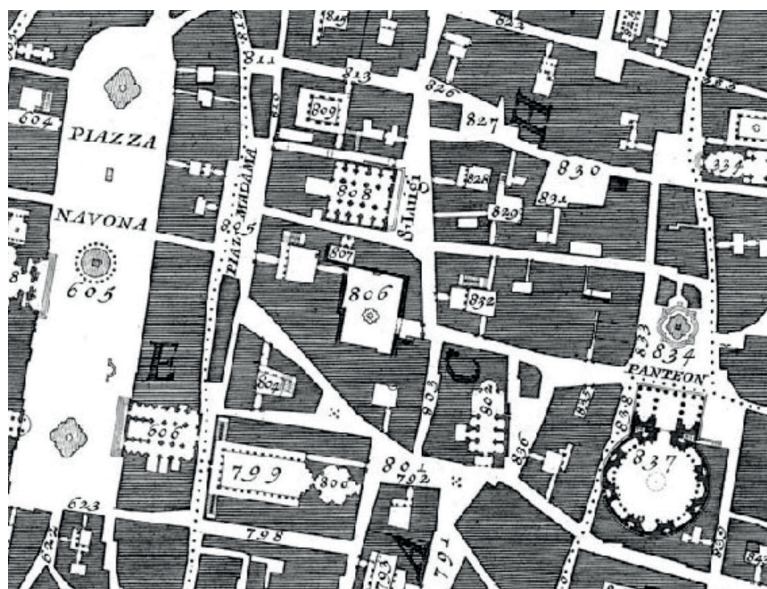

Frank Lloyd Wright
Johnson Wax Headquarters

Crèche 24 janvier, Lausanne
Brisson architects

Nolli plan
Rome