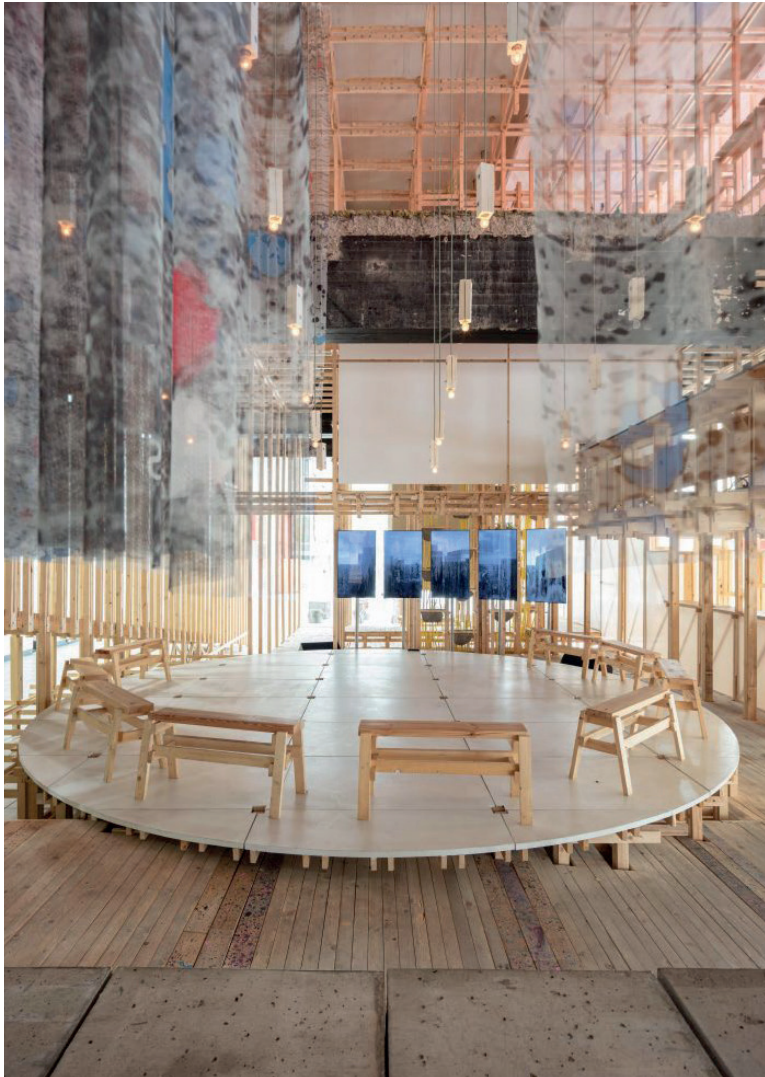

St. Francis de Sales
Venturi