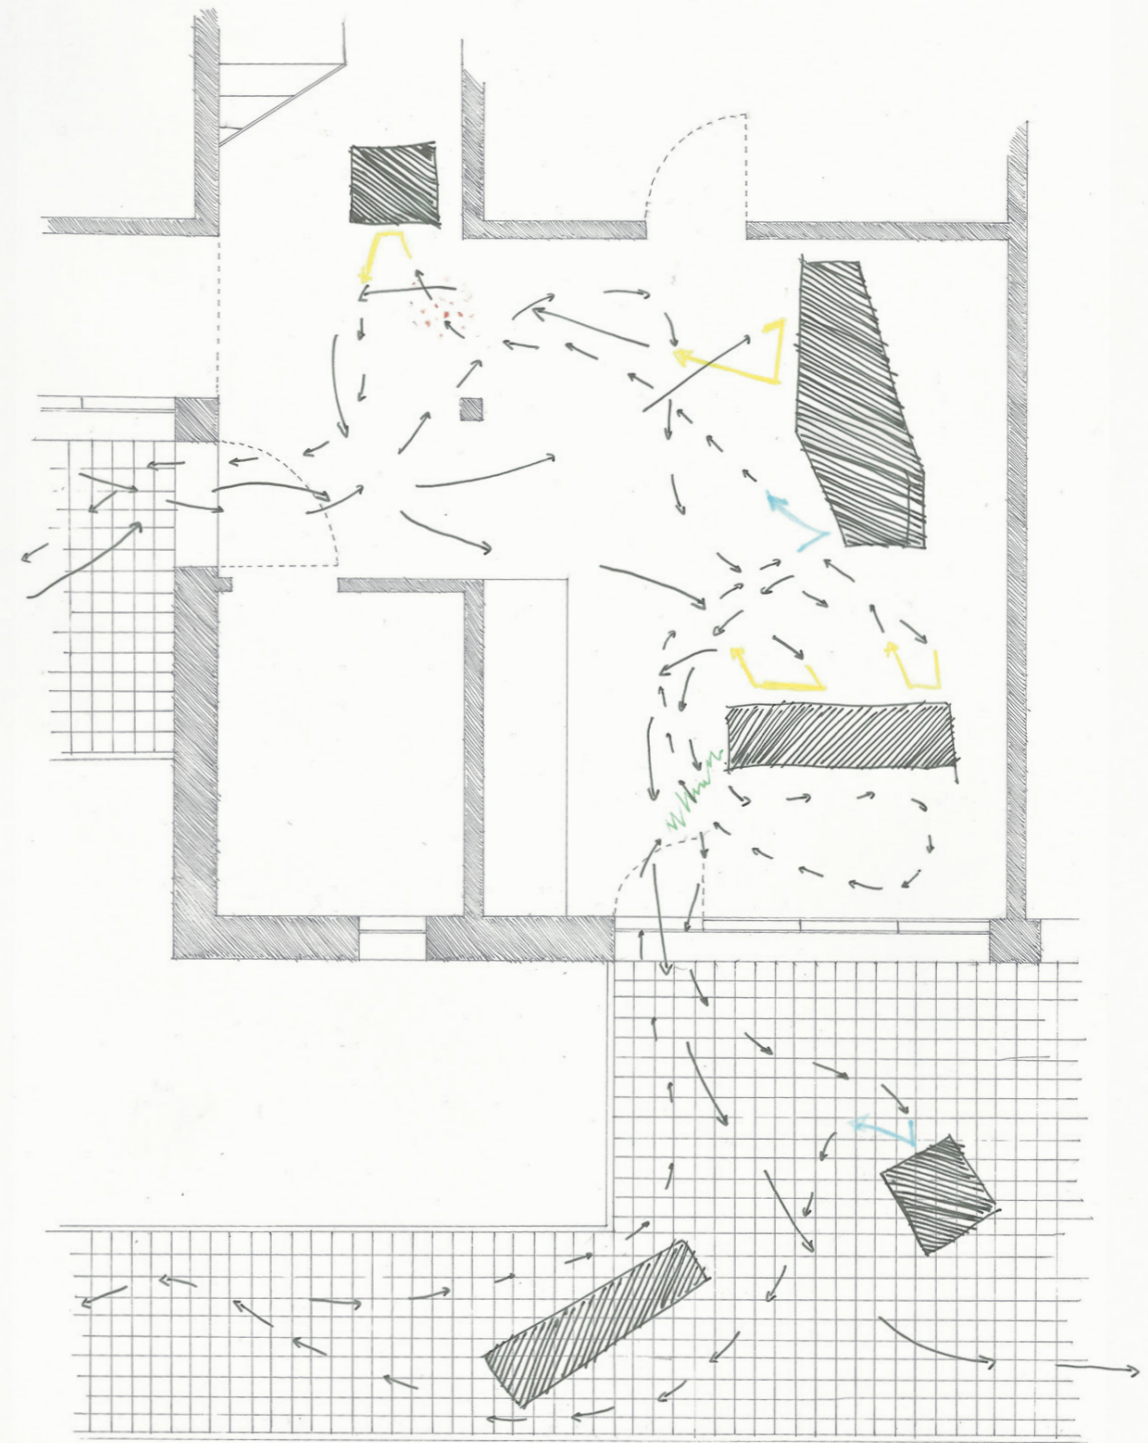

Saturday April 4th, between 14.00-24.00

Come alone or in group of max 3

Please, contact us in advance, for us to regulate the
comings and goings.

The Hatta-Clark team

SKETCH
ROOMS

SKETCH EXPERIENCES

NO TIRE PARKING