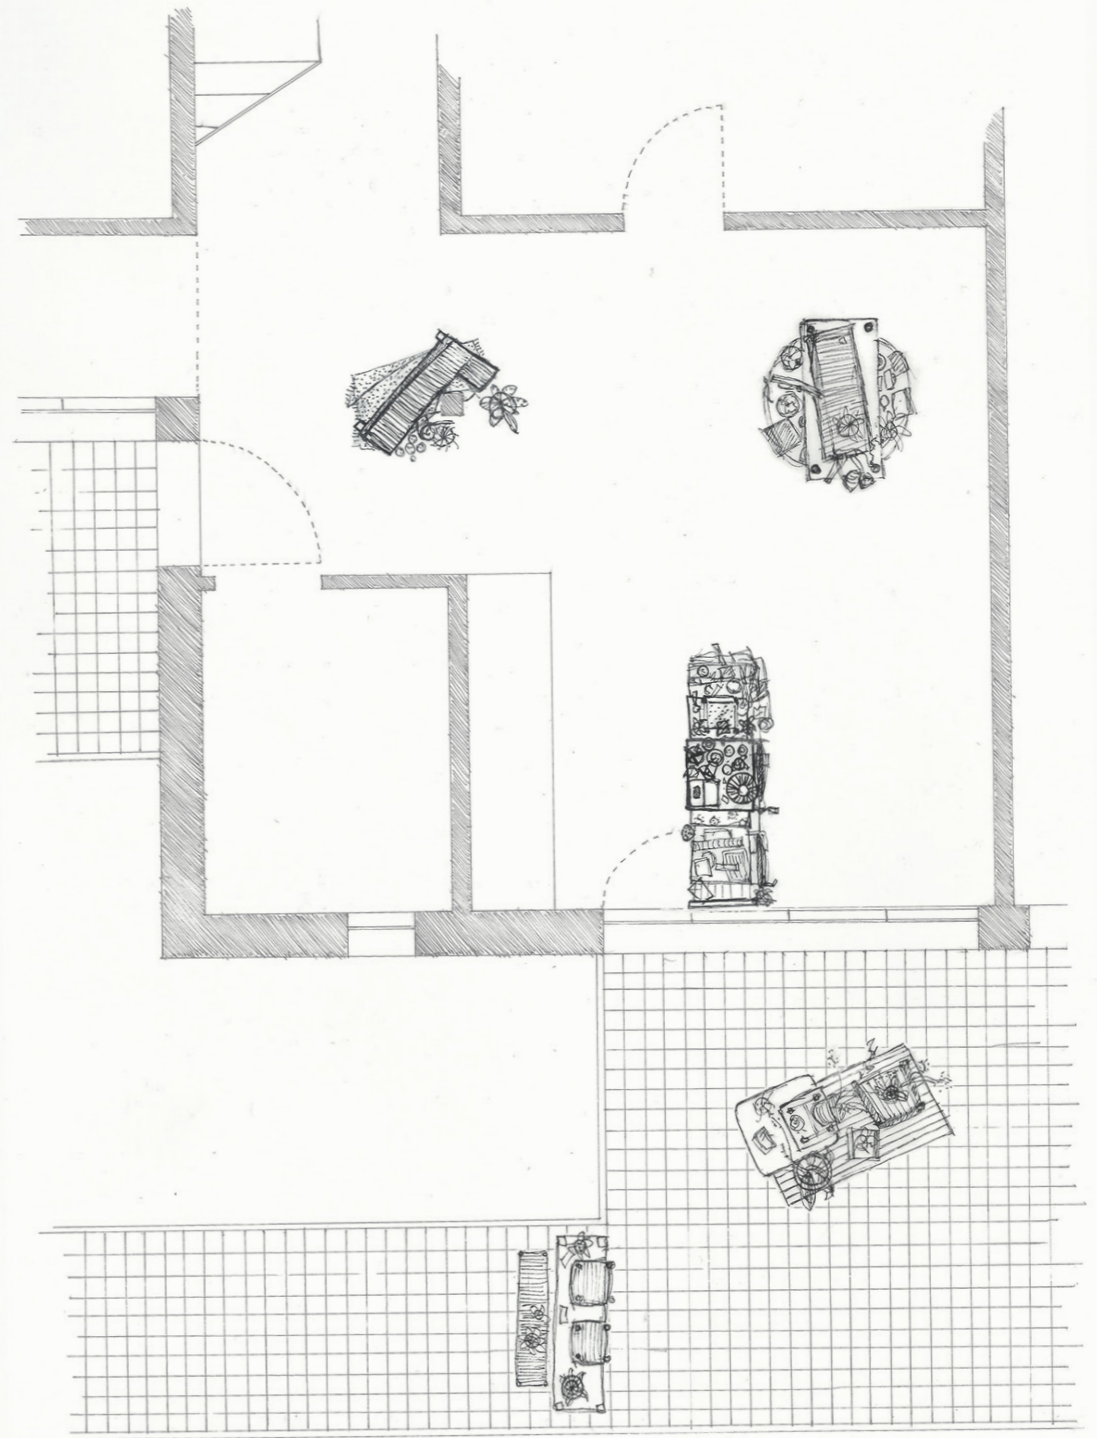

Saturday April 4th, between 14.00-24.00

Come alone or in group of max 3

Please, contact us in advance, for us to regulate the
comings and goings.

The Hatta-Clark team

SKETCH
ROOMS

SKETCH EXPERIENCES

NO TIRE PARKING